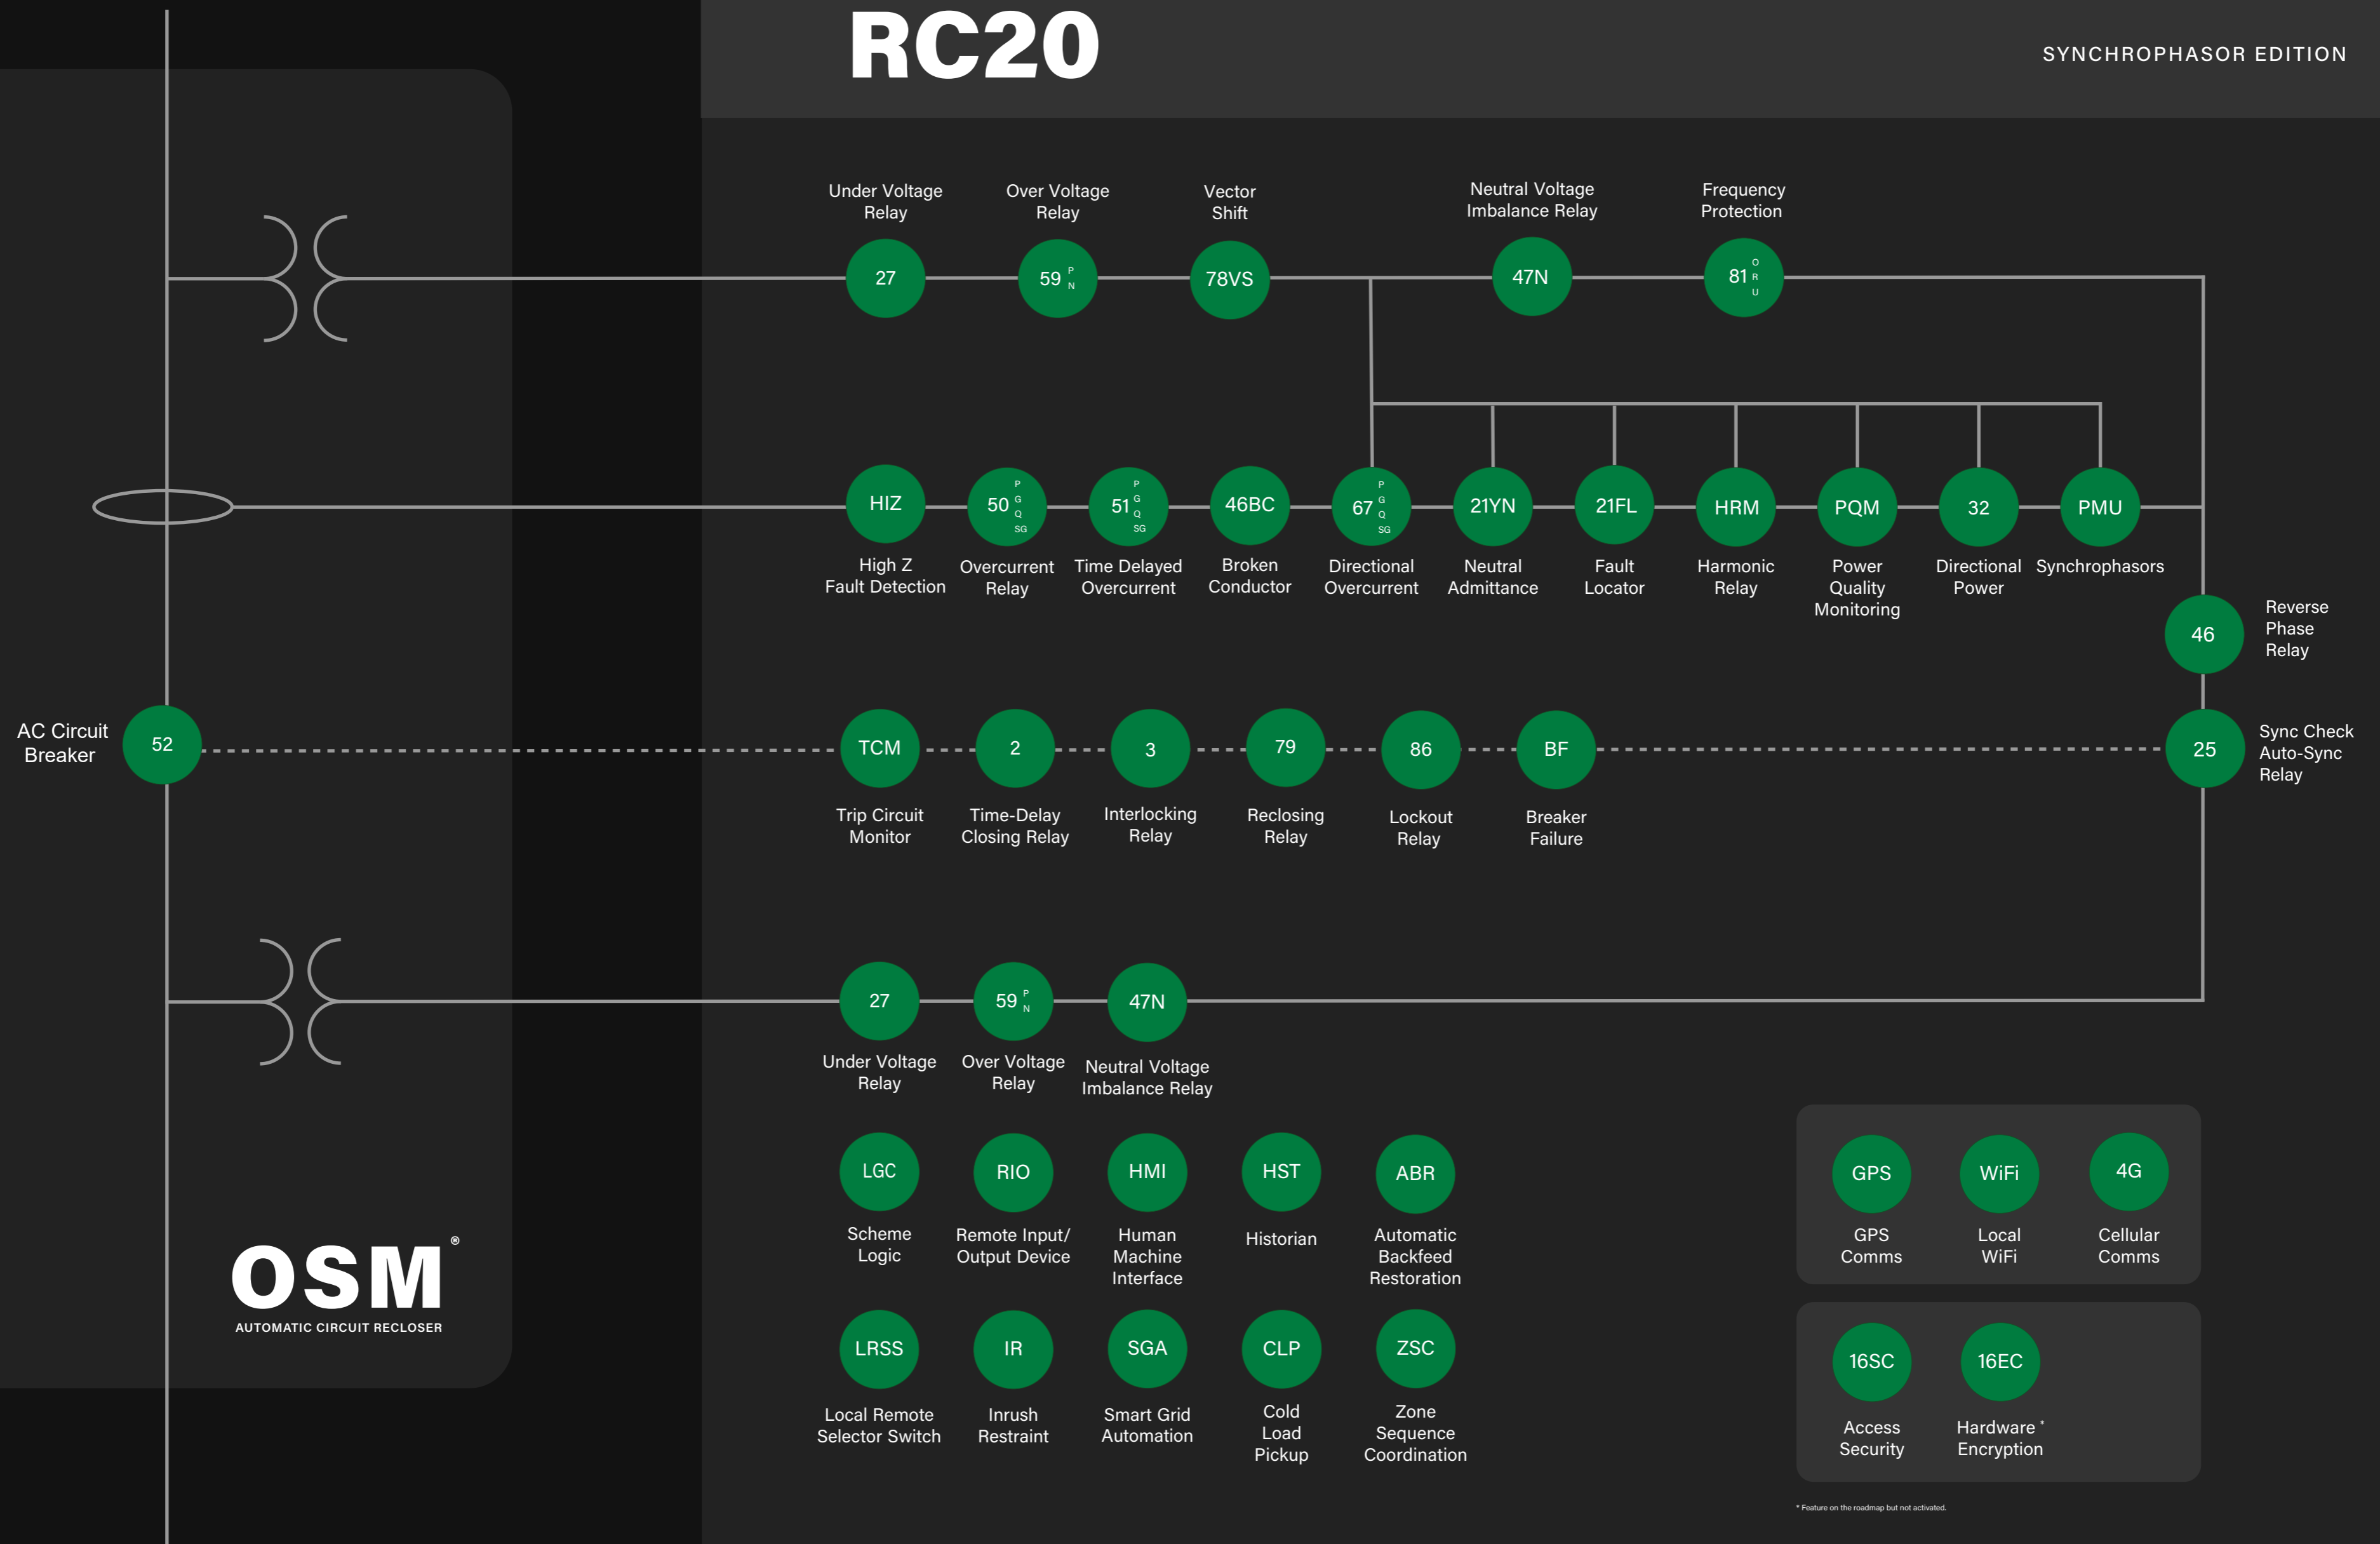

RC20

SYNCHROPHASOR EDITION

* Feature on the roadmap but not activated.